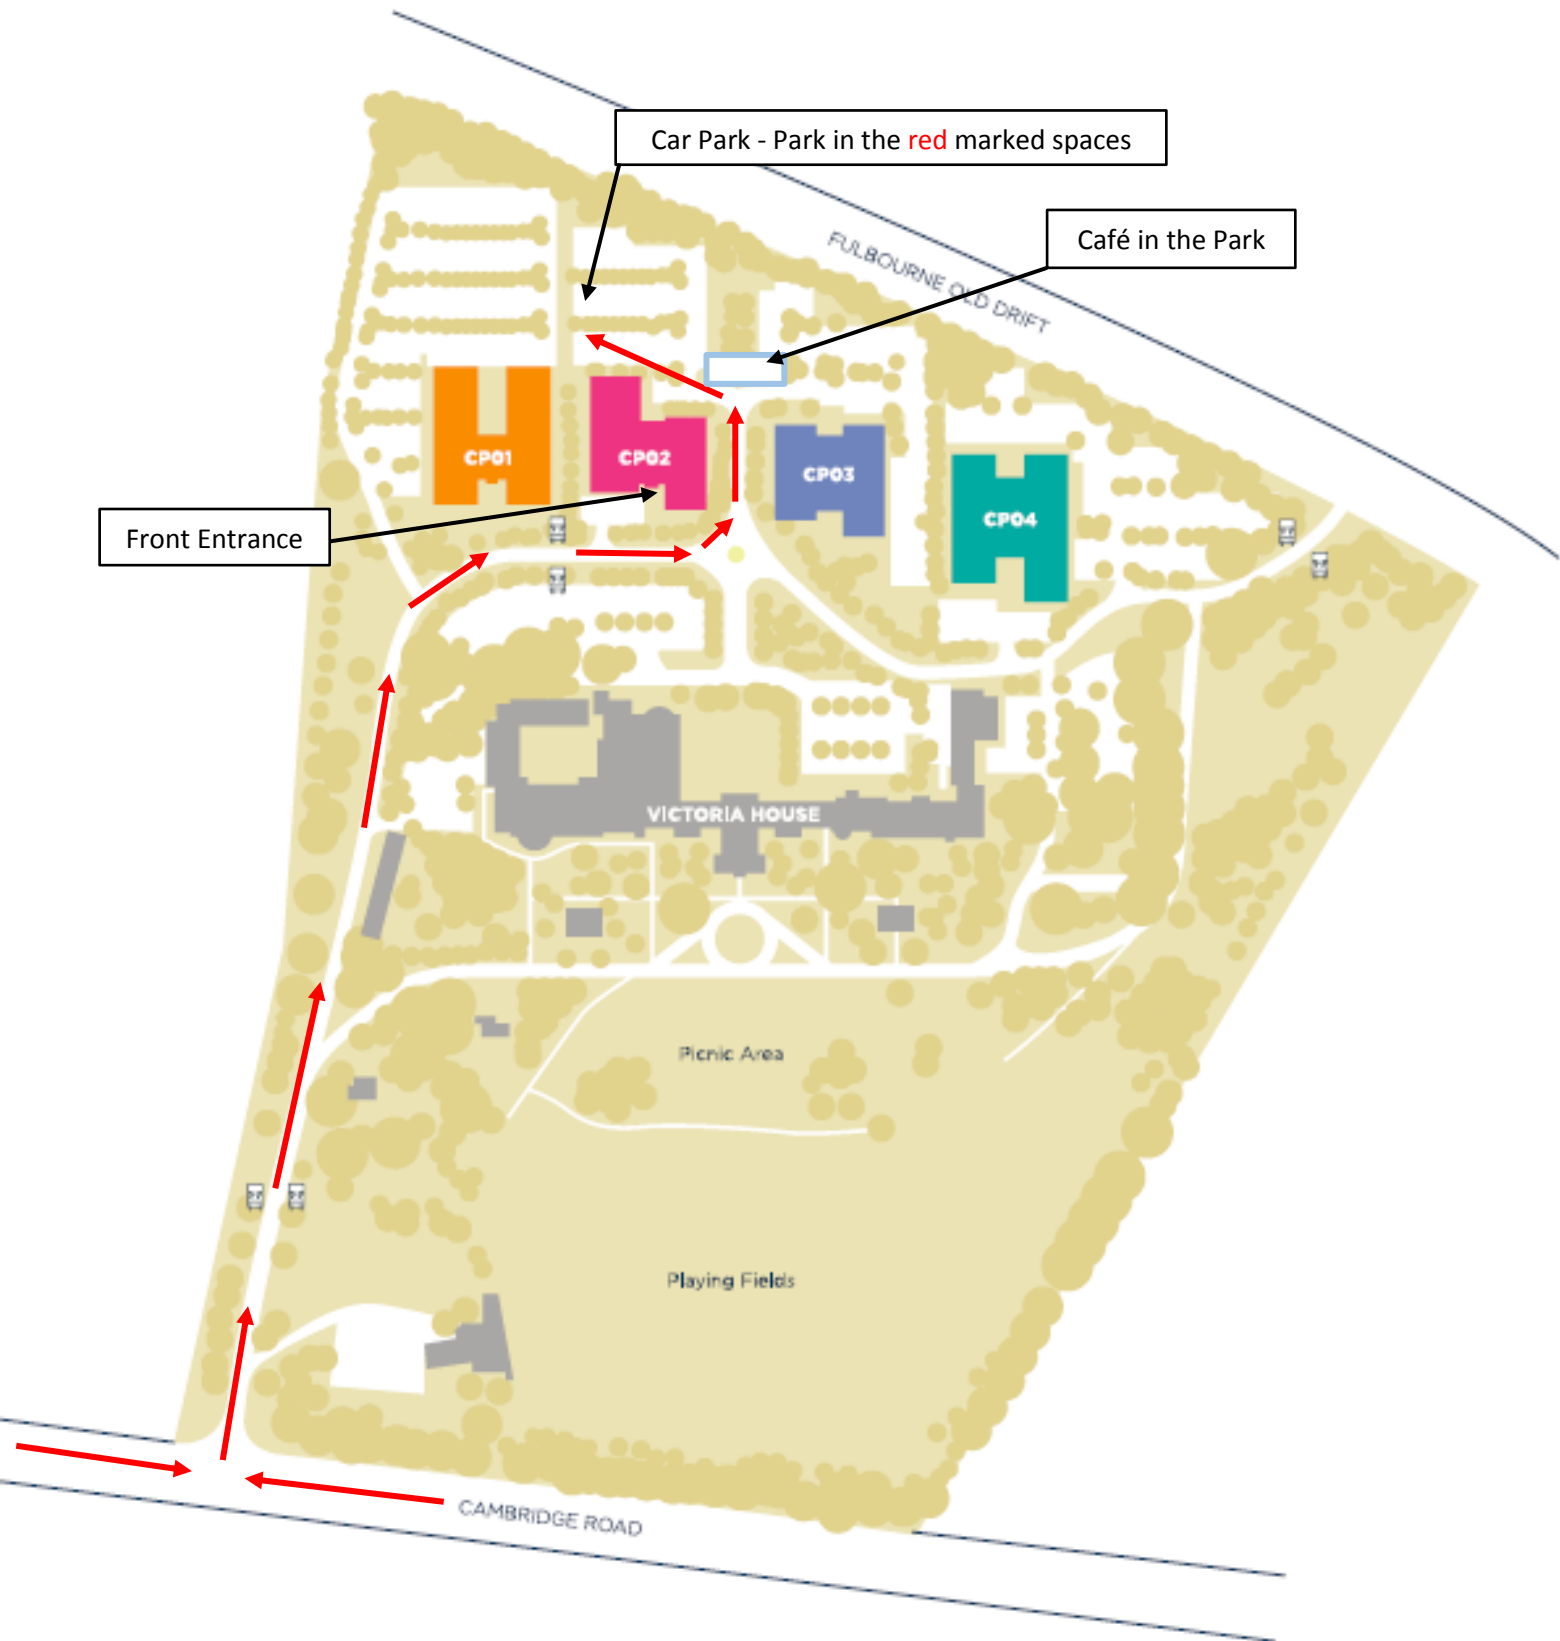

Directions to CPC2 building

Dow AgroSciences Ltd
CPC2 Capital Park
Fulbourn
Cambridge
Cambridgeshire
CB21 5XE